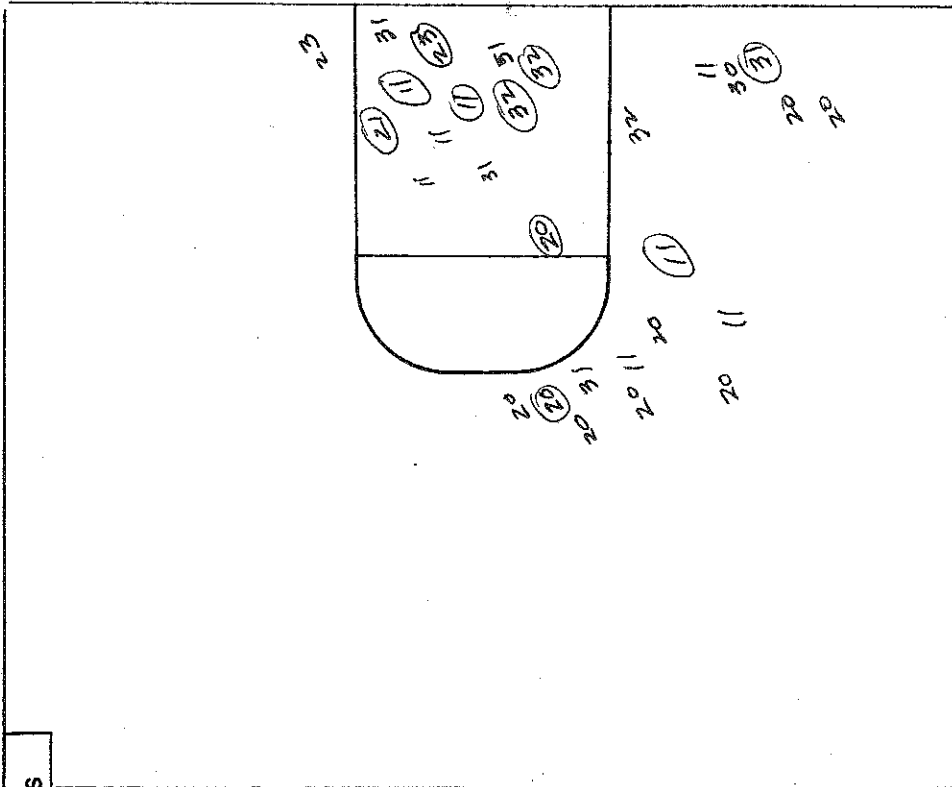

# NCAA BASKETBALL SHOT CHART

Game 1 - 1

First Half

Second Half

(Circle one)

Layups

Attempted 29  
 Made 10  
 Percentage \_\_\_\_\_

Turnovers	1	X
	2	X
	3	X
	4	X
	5	X
	6	
	7	
	8	
	9	
	10	
	11	
	12	
	13	
	14	
	15	
	16	
	17	
	18	
	19	