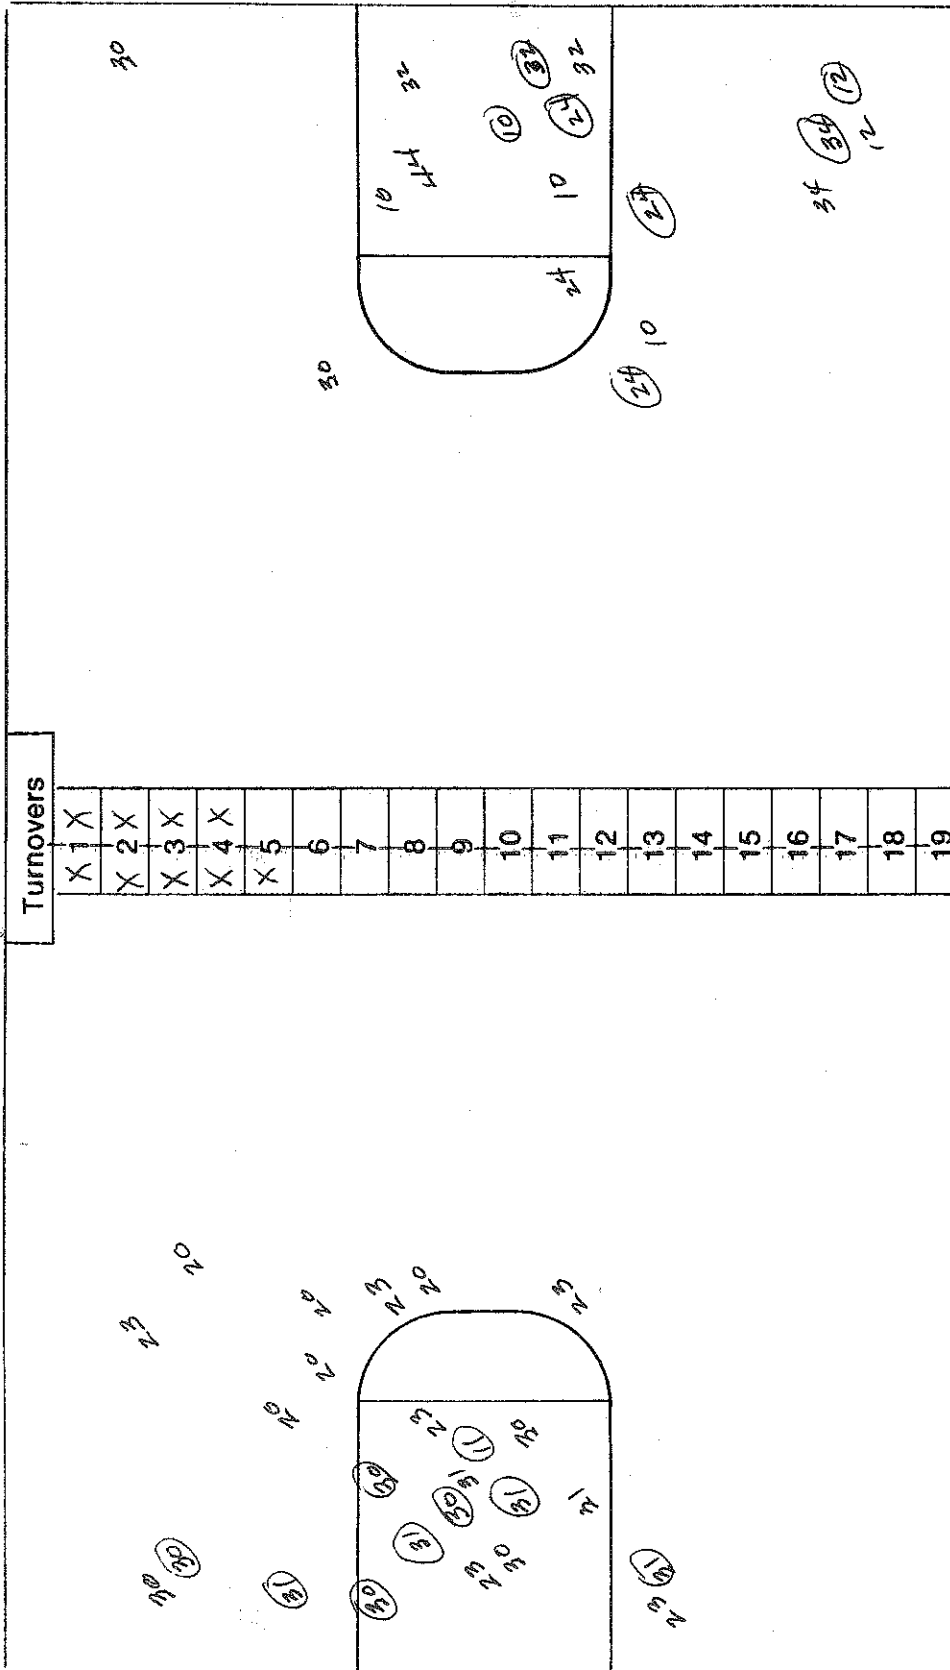

MADISONVILLE (26-4) vs OWENSBORO (29-3)

OFFICIALS: JACKIE CUPP and RIP HATFIELD

FIRST QUARTER

TIME	MADISONVILLE PLAY	SCORE	OWENSBORO PLAY
8:00	Starters: FORD, MARTIN BOWLES, PERDUE, and McGAW		Starters: JOHNSON, STEWART, PEWITT, HOGG, and WHITE HOGG fouls P1,T1
7:31		2-0	
7:23	PERDUE LAYUP	2-2	JOHNSON FROM THE TOP OF KEY
6:23		2-4	JOHNSON 18 ft R side
5:32		2-6	WHITE FT-FT
5:04	FORD fouls P1,T1	2-9	WHITE LAYUP FT
4:44	foul BOWLES P1,T2	3-9	PEWITT FOULS P1,T2
3:09	PERDUE FTA-FT		
2:21	BOWLES P2,T3		
2:08		3-11	JOHNSON 18 ft R side
1:37	McGAW P1,T4		
1:26	MARTIN TO FORD TO MARTIN LAYUP	5-11	
1:13			JOHNSON FOULS P1,T3
1:03	MARTIN 8 FT JUMP SHOT	7-11	
0:50		7-13	WHITE 7 FT R BASELINE
0:06			FOUL ON HOGG P2,T4
	PERDUE FTA-FT	8-13	

SECOND QUARTER

7:39	FOUL ON BOWLES P3, T5 BONUS	8-14	PEWITT FT+FTA
6:55			PEWITT FOULS P2, T5 BONUS
	McGAW FT+FT	10-14	
6:42		10-16	JOHNSON FROM THE 3-POINT LINE
6:26			JOHNSON P2
	FORD FT-FTA	11-16	
6:13	MARTIN TAKES IT ALL THE WAY!	13-16	
5:54		13-18	STEWART FROM THE R CORNER (WILSON
5:28	FORD FROM THE FREE THROW LINE	15-18	
5:17	BEARMAN P1, B	15-20	WHITE FT+FT
4:36		15-22	STEWART 6 FT L BASELINE
4:32	MADISONVILLE TAKES THEIR FIRST TIMEOUT		
4:06	LILES IS HURT, BUT TAKES THE PASS FROM MARTIN FOR LAYUP	17-22	
3:47		17-24	STEWART 8 FT IN THE LANE
3:28	BEARMAN GETS THE REBOUND TWO	19-24	
3:13	BEARMAN FOULS P2, B	19-26	HOGG FT+FT
2:51			WHITE GETS FOUL NUMBER 2, B
	MARTIN FTA+		
2:04		19-28	STEWART 17 FT JUMPER
1:46	FORD BOMBS FROM THE TOP OF KEY	21-28	
1:32	FOUL ON PERDUE P1, B		WILSON FTA+
1:18	BEARMAN LAYS THE REBOUND IN	23-28	
1:04			HOGG CHARGES P3
0:54	McGAW 8FT TURNAROUND R SIDE	25-28	
		HALF	

# NCAA BASKETBALL SHOT CHART

Game 1-2

First Half

Second Half

(Circle one)  
Layups

Team Owensboro 55

Team Madisonville 48

Attempted 18  
Made 7  
Percentage \_\_\_\_\_